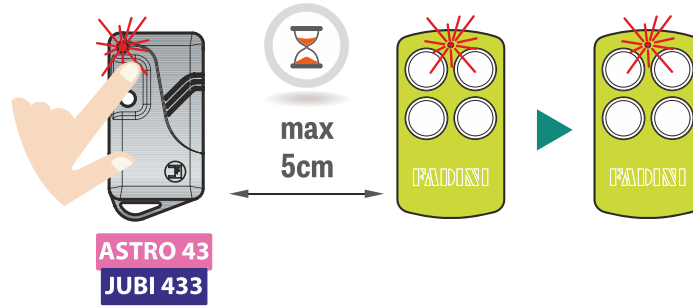

3. Keep any ASTRO 43 or JUBI 433 or DIVO 71 button pressed until the DIVO 71 LED flashes 3 times.