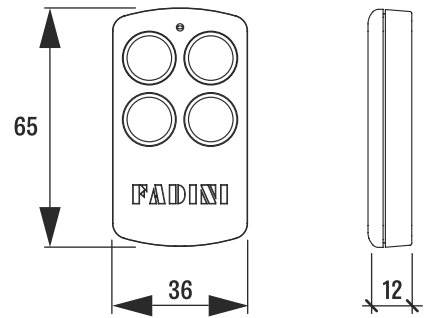

Technical characteristics and instructions of the DIVO transmitter 71

The **DIVO 71** is a **433.92 MHz 4-channel transmitter** (fixed and rolling code) compatible with the **ASTRO 43** and **JUBI 433 (a.k.a JUBI Small)** series, which it replaces.

It is possible to remotely clone an **ASTRO 43** or a **JUBI 433** transmitters with a **DIVO 71** transmitter, and memorise the **DIVO 71** on the receiver for an **ASTRO 43** or **JUBI 433** compliant device.

TECHNICAL DATA

	TRANSMITTER
Operating Frequency	433.92 MHz
Range (*)	120 m
Power Supply	1x 3V CR 2032 Battery
Technology	Transceiver
Coding Type	Fixed & Rolling Code 2⁶⁴
No. of Channels	4
Operating Temperature	- 10°C + 55°C
Battery Life	2 Years

DEVICE DIMENSIONS