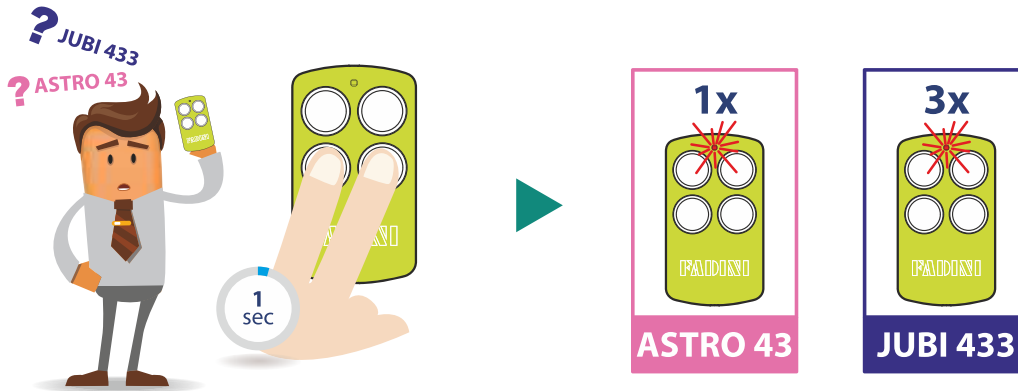

Check the DIVO 71 mode

To check in which mode the DIVO 71 is set to, press **keys 3 and 4** simultaneously for 1 second:

- x1 confirmation flash for ASTRO 43 mode or x3 confirmation flashes for JUBI 433 mode