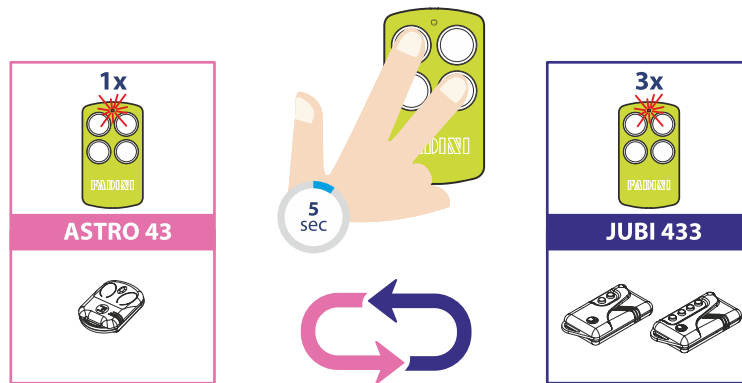

Cloning an ASTRO 43 or a JUBI 433 with a DIVO 71

1. Select mode for ASTRO 43 or JUBI 433 cloning

Cycle through compatibility modes: **ASTRO 43 / JUBI 433** by pressing the **1 and 4** keys simultaneously for 5 seconds
- **x1** confirmation flash for **ASTRO 43** mode or **x3** confirmation flashes for **JUBI 433** mode